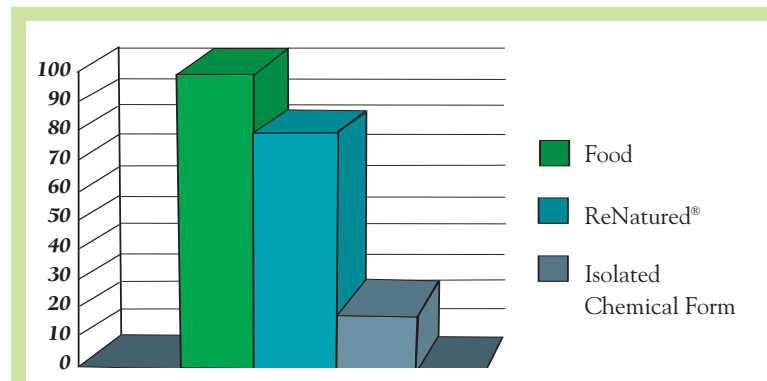

Return to Good Health.

Fountain of Youth

- May reduce free radical damage and maintain healthy immune function
- May promote healthy cardiovascular function
- May convert food into energy and contribute to new cell development
- May help in all body functions depending on oxygen transmission, such as muscle contraction, energy formation, and more.
- May lower LDL oxidation.

Our Fountain of Youth supplements also contain calcium, which is essential for healthy bones, tissues, muscle contractions and nerve transmissions. Calcium also may reduce symptoms associated with Pre-Menstrual Syndrome.

Absorption Levels

Disclaimer: Studies indicate that Re-Natured® materials may be different than vitamins mixed with food. Re-Natured® materials are better than USP nutrients. Re-Natured® materials may be better absorbed, retained, and utilized than USP nutrients. Re-Natured® materials are manufactured under a proprietary process.

* These statements have not been evaluated by the FDA. These products are not intended to treat or cure any disease.